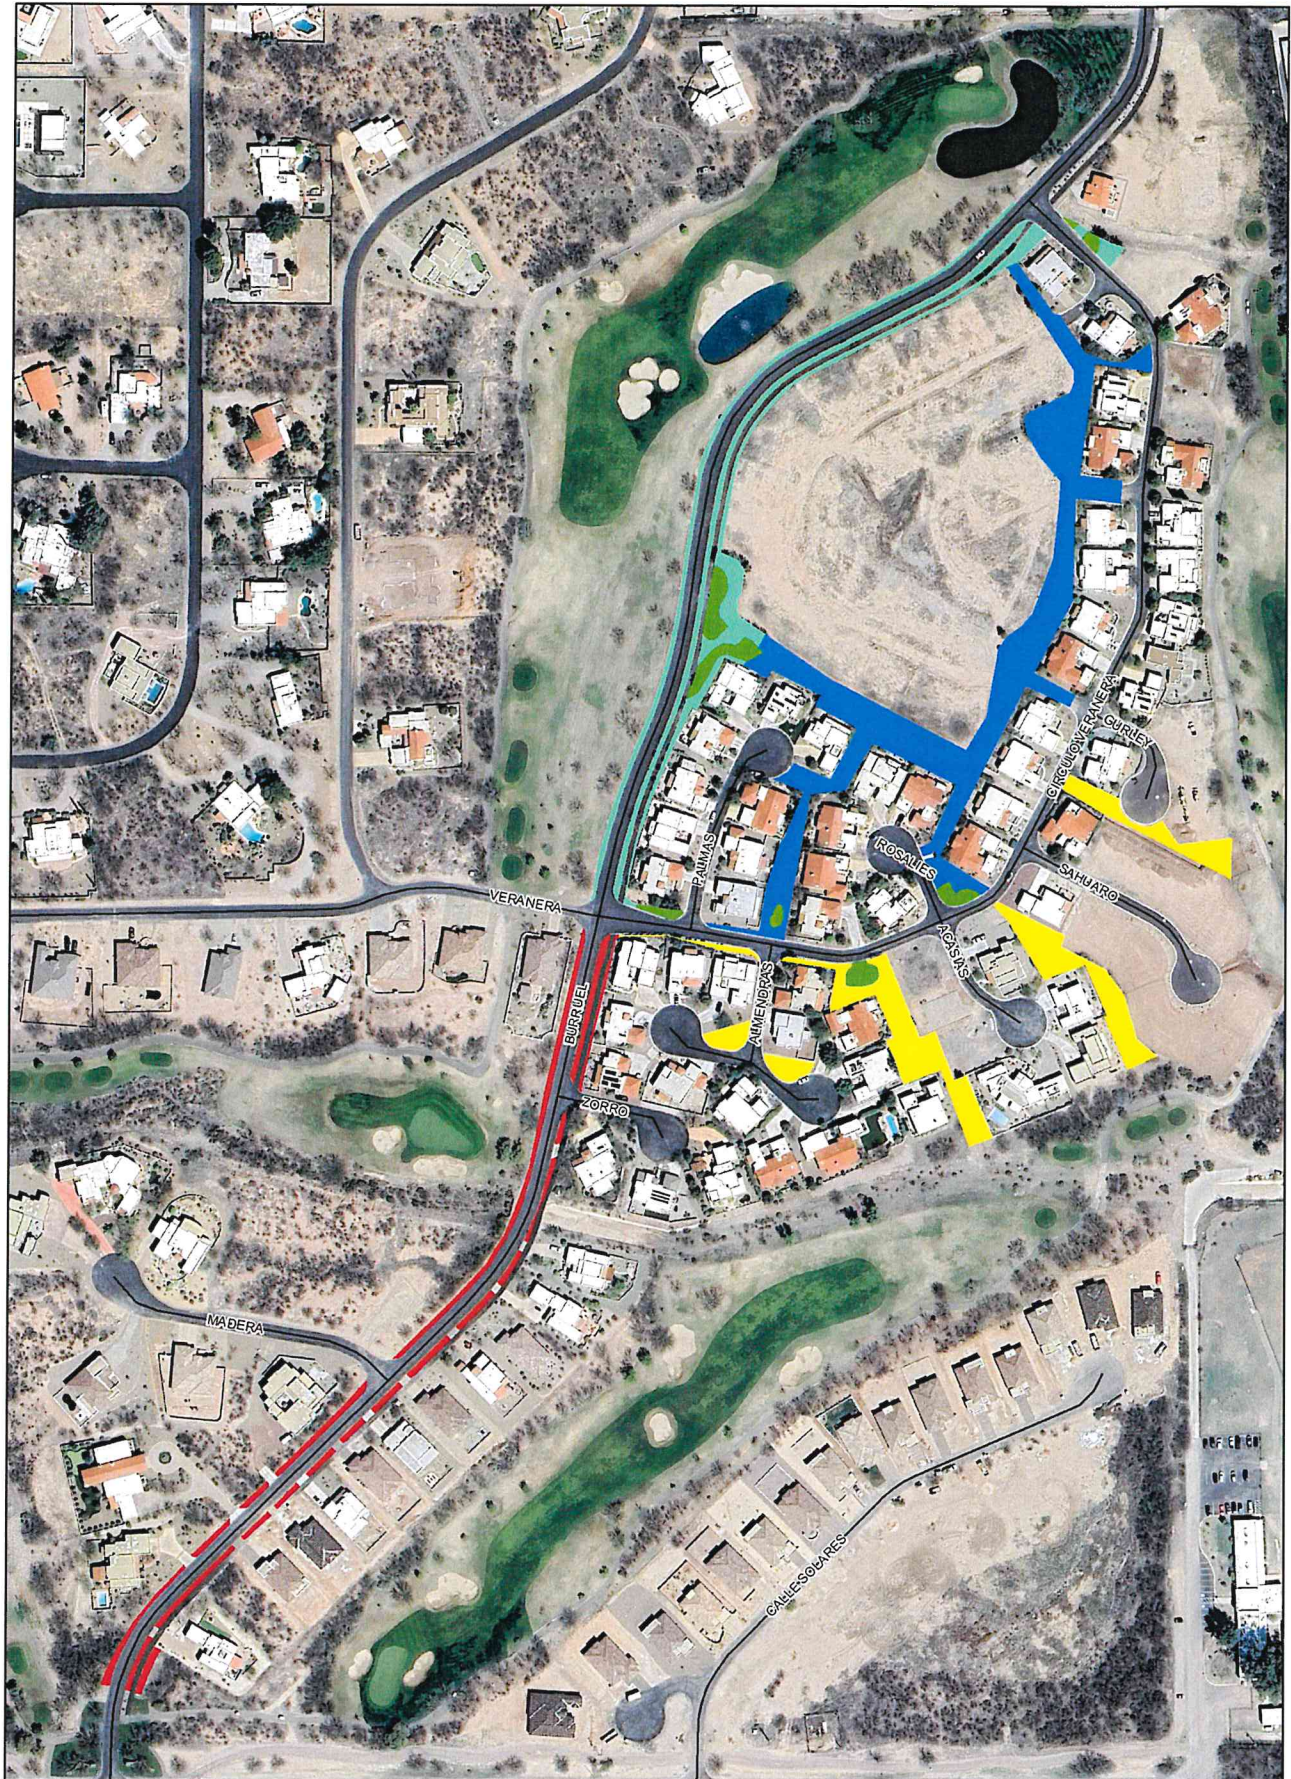

TUBAC GOLF RESORT DEVELOPMENT

■ Common Areas = 176,195 ft²
■ Turf = 10,505 ft²

TUBAC GOLF RESORT DEVELOPMENT

- Week 1
- Week 2
- Week 3
- Week 4
- Turf Weekly