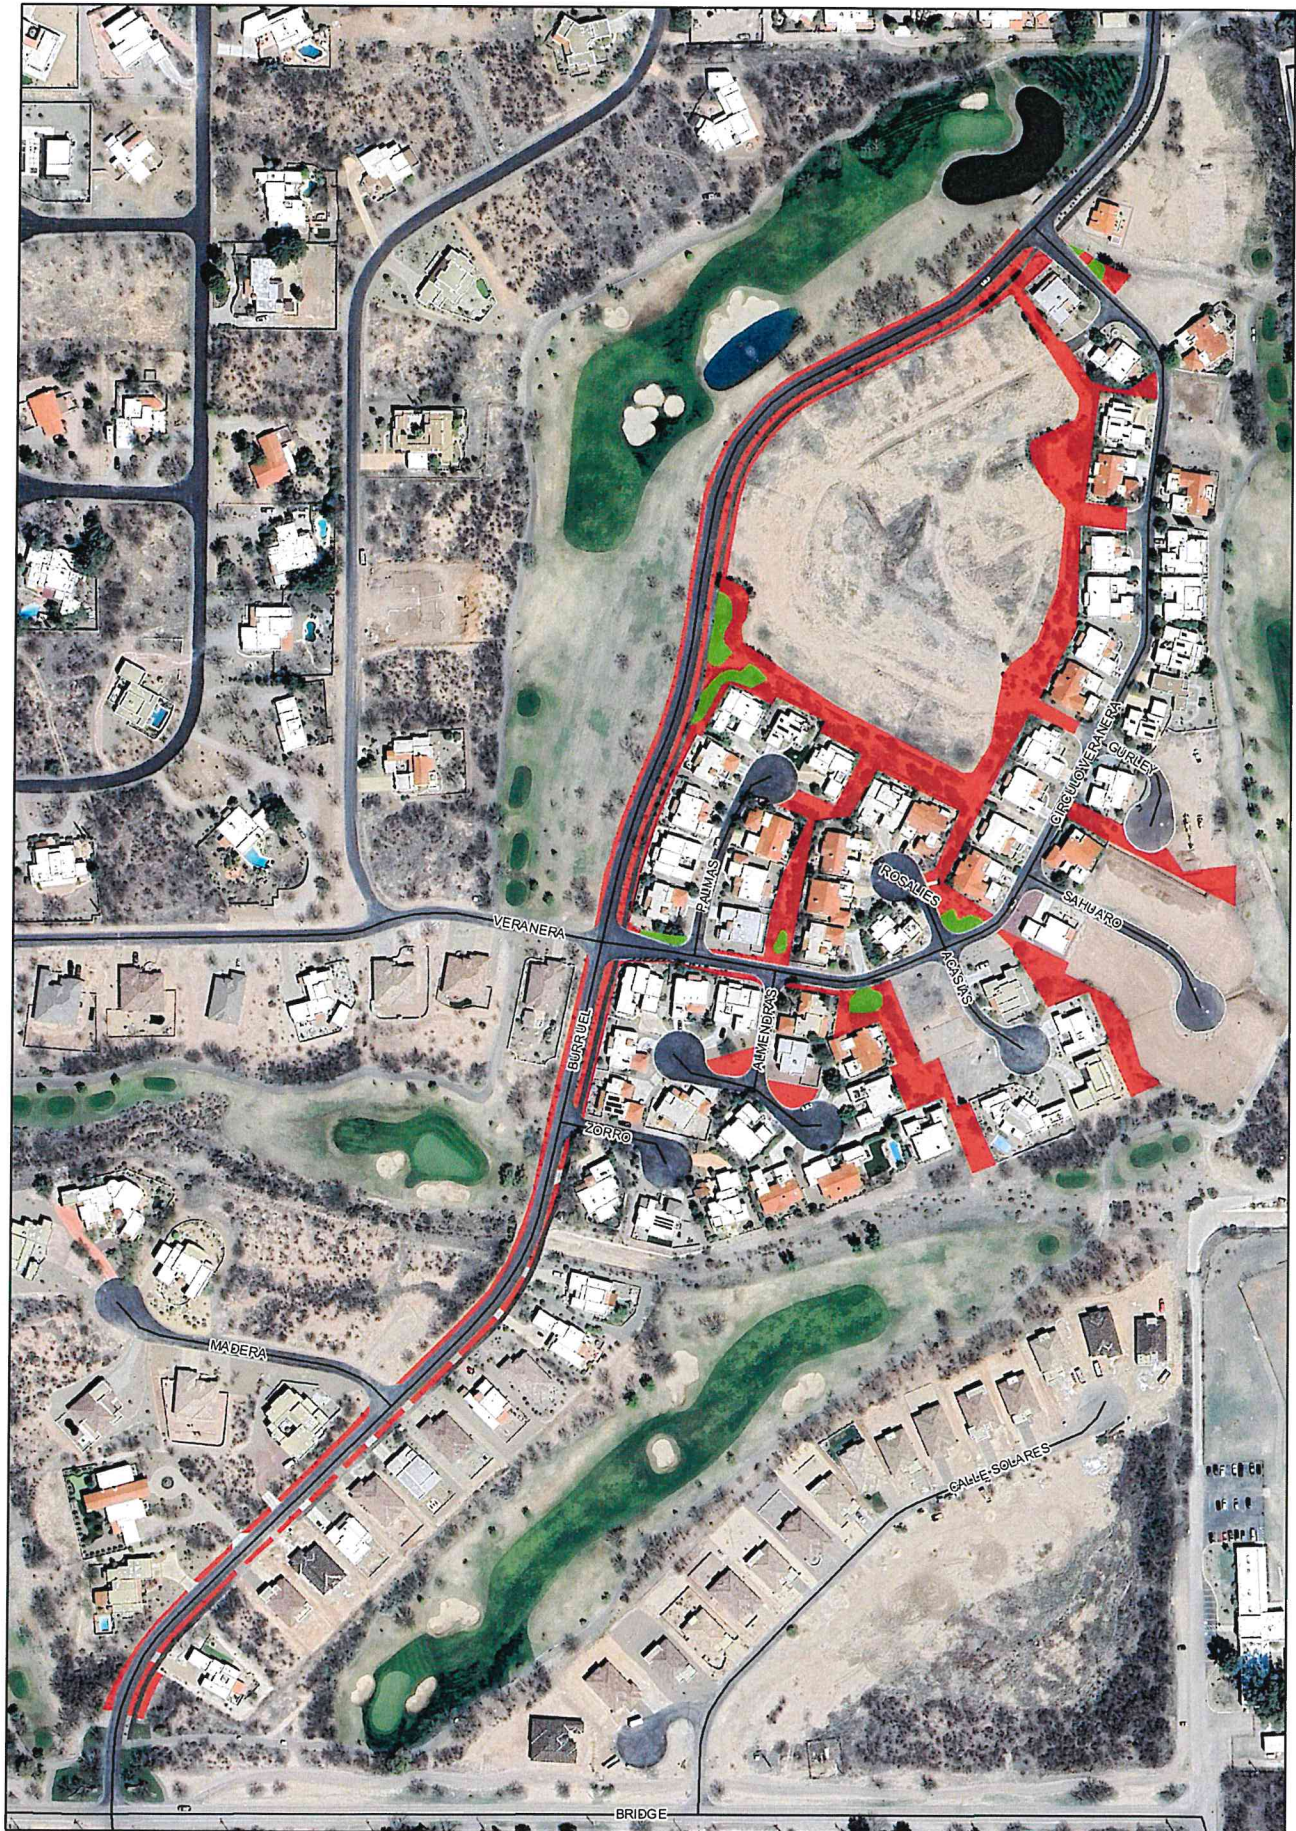

TUBAC GOLF RESORT DEVELOPMENT

■ Common Areas = 176,195 ft²
■ Turf = 10,505 ft²

TUBAC GOLF RESORT DEVELOPMENT

- Week 1
- Week 2
- Week 3
- Week 4
- Turf Weekly